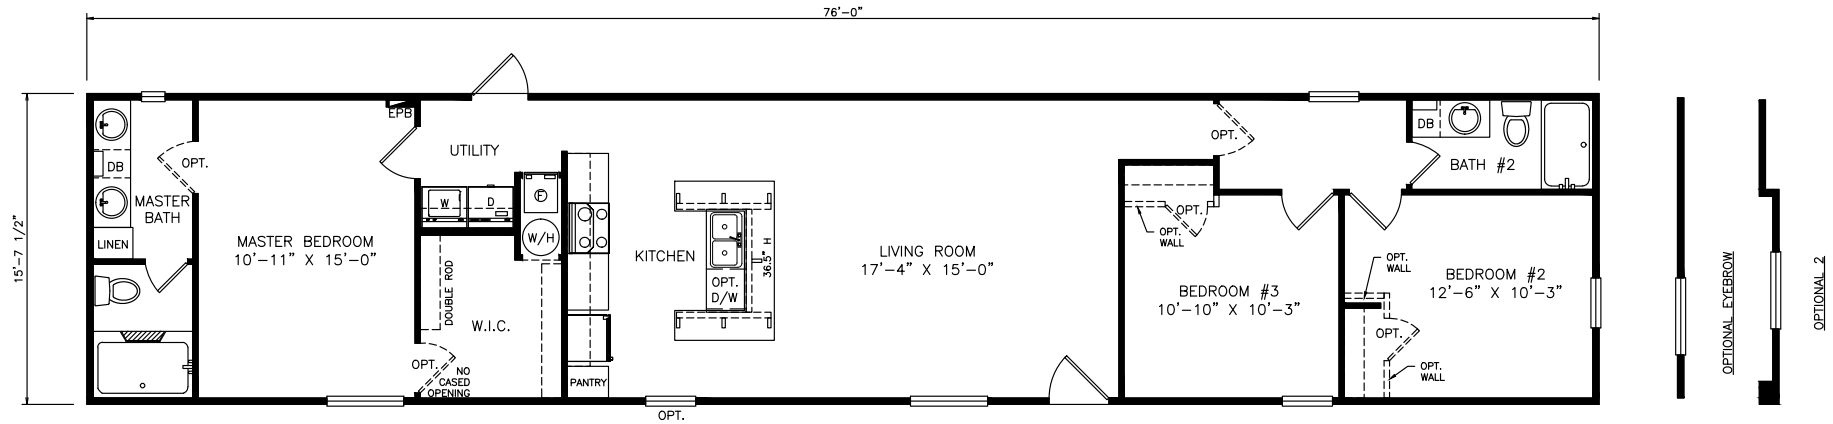

Spartina

Classic Series - Single Section

1,193 SQ. FT. (Approximate) 3 Bedroom, 2 Baths

Last Updated: 6-14-21

THE HOME OUTLET
890 N. Arizona Ave.
Chandler, AZ 85225

TheHomeOutletAZ.com | 1-800-965-5401

IMPORTANT: Alta Cima Corp reserves the right to modify, cancel or substitute products or features of this event at any time without prior notice or obligation. Pictures and other promotional materials are representative and may depict or contain floor plans, square footages, elevations, options, upgrades, extra design features, decorations, floor coverings, specialty light fixtures, custom paint and wall coverings, window treatments, landscaping, sound and alarm systems, furnishings, appliances, and other designer/decorator features and amenities that are not included as part of the home and/or may not be available at all locations. Home, pricing and community information is subject to change, and homes to prior sale, at any time without notice or obligation. ©2020 Alta Cima Corp. All rights reserved.