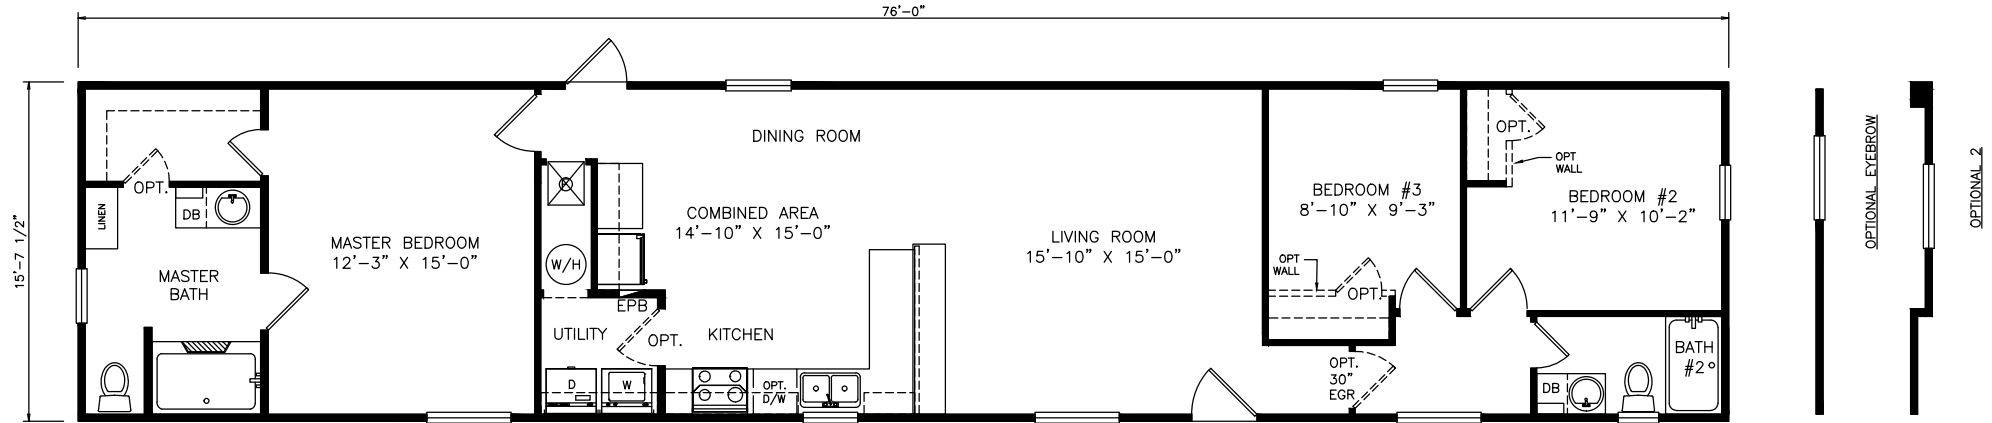

Sycamore

Heritage Series - Single Section

1,193 SQ. FT. (Approximate) 3 Bedrooms, 2 Baths

Last Updated: 6-22-21

THE HOME OUTLET
890 N. Arizona Ave.
Chandler, AZ 85225

TheHomeOutletAZ.com | 1-800-965-5401

IMPORTANT: Alta Cima Corp reserves the right to modify, cancel or substitute products or features of this event at any time without prior notice or obligation. Pictures and other promotional materials are representative and may depict or contain floor plans, square footages, elevations, options, upgrades, extra design features, decorations, floor coverings, specialty light fixtures, custom paint and wall coverings, window treatments, landscaping, sound and alarm systems, furnishings, appliances, and other designer/decorator features and amenities that are not included as part of the home and/or may not be available at all locations. Home, pricing and community information is subject to change, and homes to prior sale, at any time without notice or obligation. ©2020 Alta Cima Corp. All rights reserved.