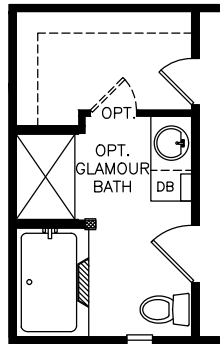

Sycamore

Heritage Series - Single Section

1,193 SQ. FT. (Approximate) 3 Bedrooms, 2 Baths

Last Updated: 6-22-21

THE HOME OUTLET
890 N. Arizona Ave.
Chandler, AZ 85225

TheHomeOutletAZ.com | 1-800-965-5401

IMPORTANT: Alta Cima Corp reserves the right to modify, cancel or substitute products or features of this event at any time without prior notice or obligation. Pictures and other promotional materials are representative and may depict or contain floor plans, square footages, elevations, options, upgrades, extra design features, decorations, floor coverings, specialty light fixtures, custom paint and wall coverings, window treatments, landscaping, sound and alarm systems, furnishings, appliances, and other designer/decorator features and amenities that are not included as part of the home and/or may not be available at all locations. Home, pricing and community information is subject to change, and homes to prior sale, at any time without notice or obligation. ©2020 Alta Cima Corp. All rights reserved.