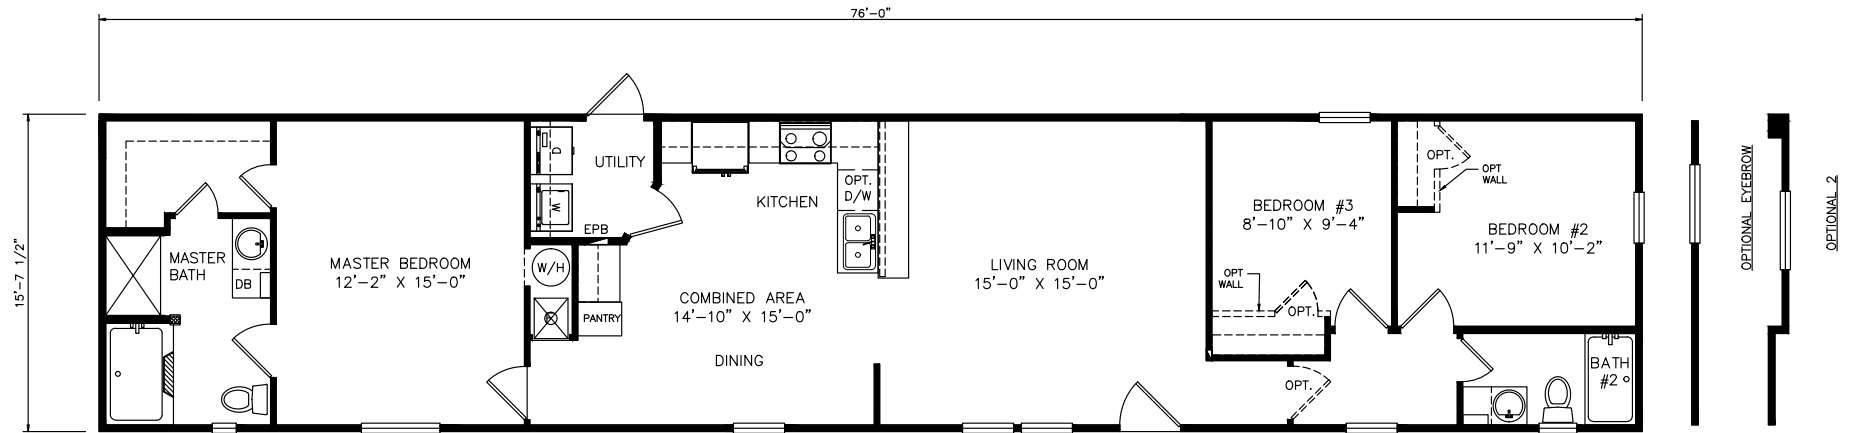

Whalin

Classic Series - Single Section

1,193 SQ. FT. (Approximate) 3 Bedrooms, 2 Baths

Last Updated: 6-14-21

THE HOME OUTLET
890 N. Arizona Ave.
Chandler, AZ 85225

TheHomeOutletAZ.com | 1-800-965-5401

IMPORTANT: Alta Cima Corp reserves the right to modify, cancel or substitute products or features of this event at any time without prior notice or obligation. Pictures and other promotional materials are representative and may depict or contain floor plans, square footages, elevations, options, upgrades, extra design features, decorations, floor coverings, specialty light fixtures, custom paint and wall coverings, window treatments, landscaping, sound and alarm systems, furnishings, appliances, and other designer/decorator features and amenities that are not included as part of the home and/or may not be available at all locations. Home, pricing and community information is subject to change, and homes to prior sale, at any time without notice or obligation. ©2020 Alta Cima Corp. All rights reserved.