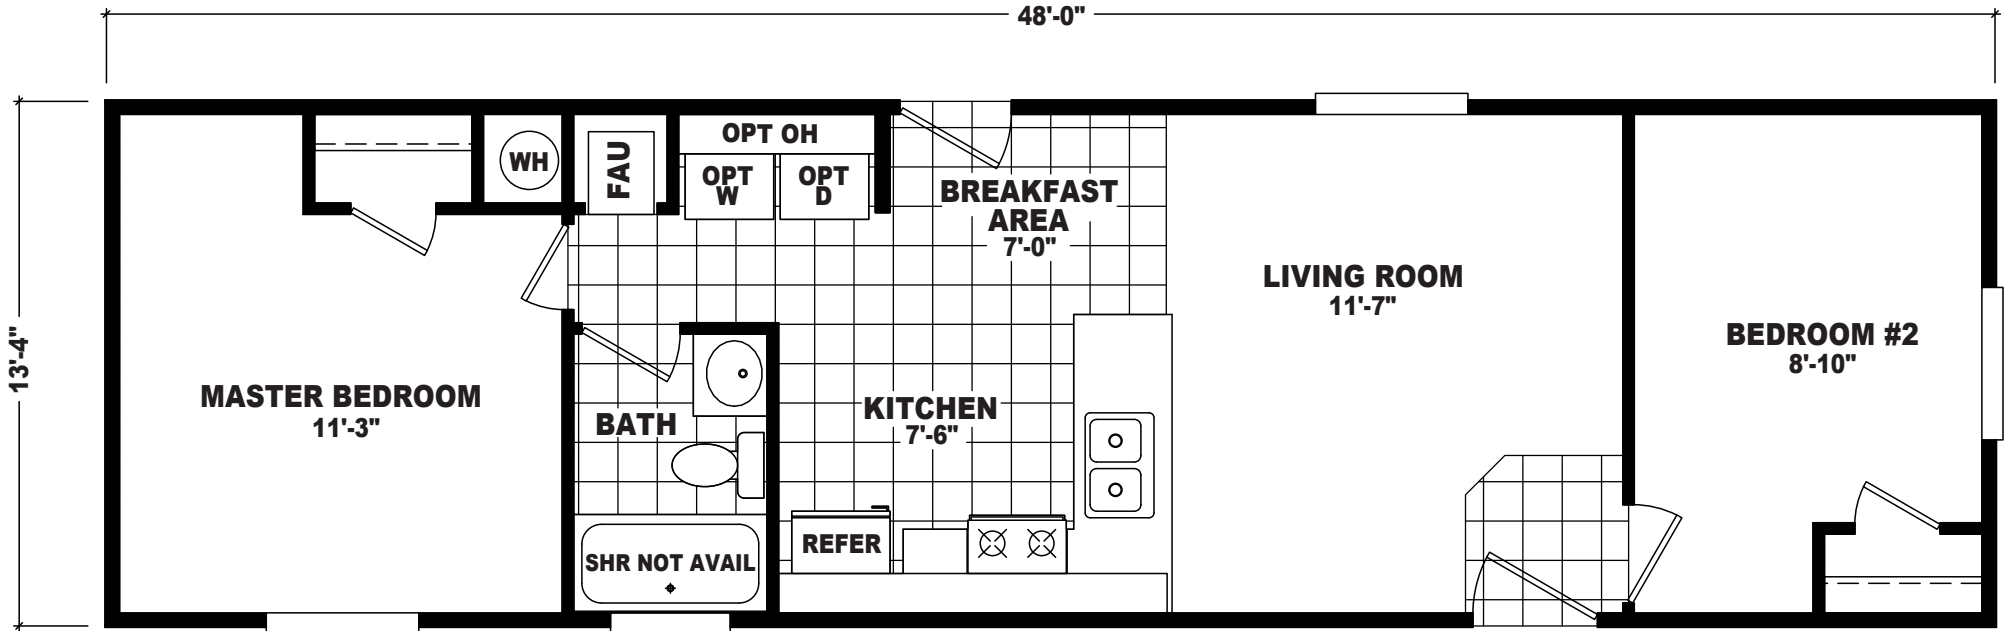

Parson

Economy Series

2 Bedroom, 1 Bath
Approx. 640 Sq. Ft.

Last Updated: 10-28-16

The Home Outlet • Tucson
890 North Arizona Avenue
Chandler, Arizona 85225

For Detailed Directions See Map On Our Website

I authorize The Home Outlet to build my house, per this plan.