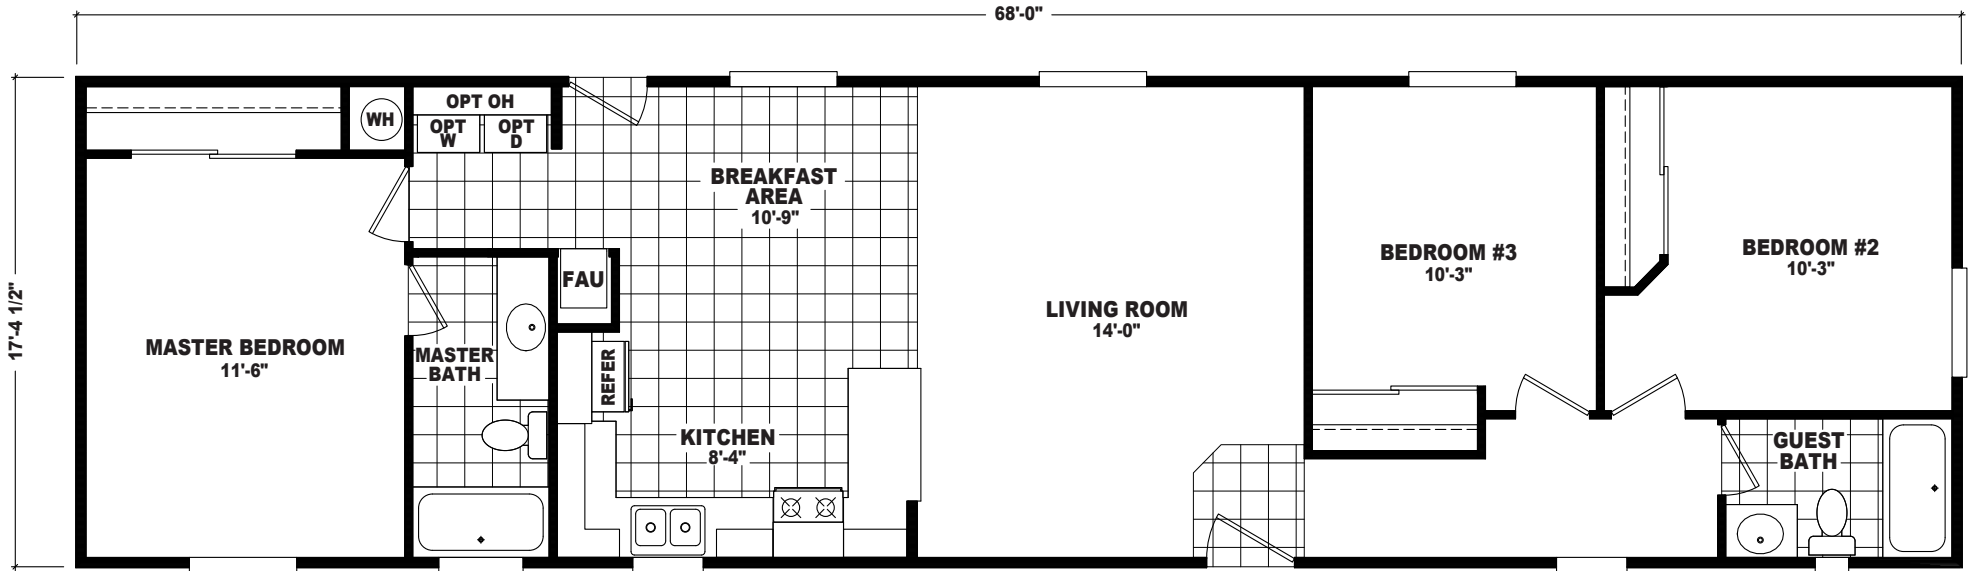

Robinson

Value Series

3 Bedroom, 2 Bath
Approx. 1,181 Sq. Ft.

Last Updated: 1-10-17

The Home Outlet • Tucson
890 North Arizona Avenue
Chandler, Arizona 85225

For Detailed Directions See Map On Our Website

I authorize The Home Outlet to build my house, per this plan.