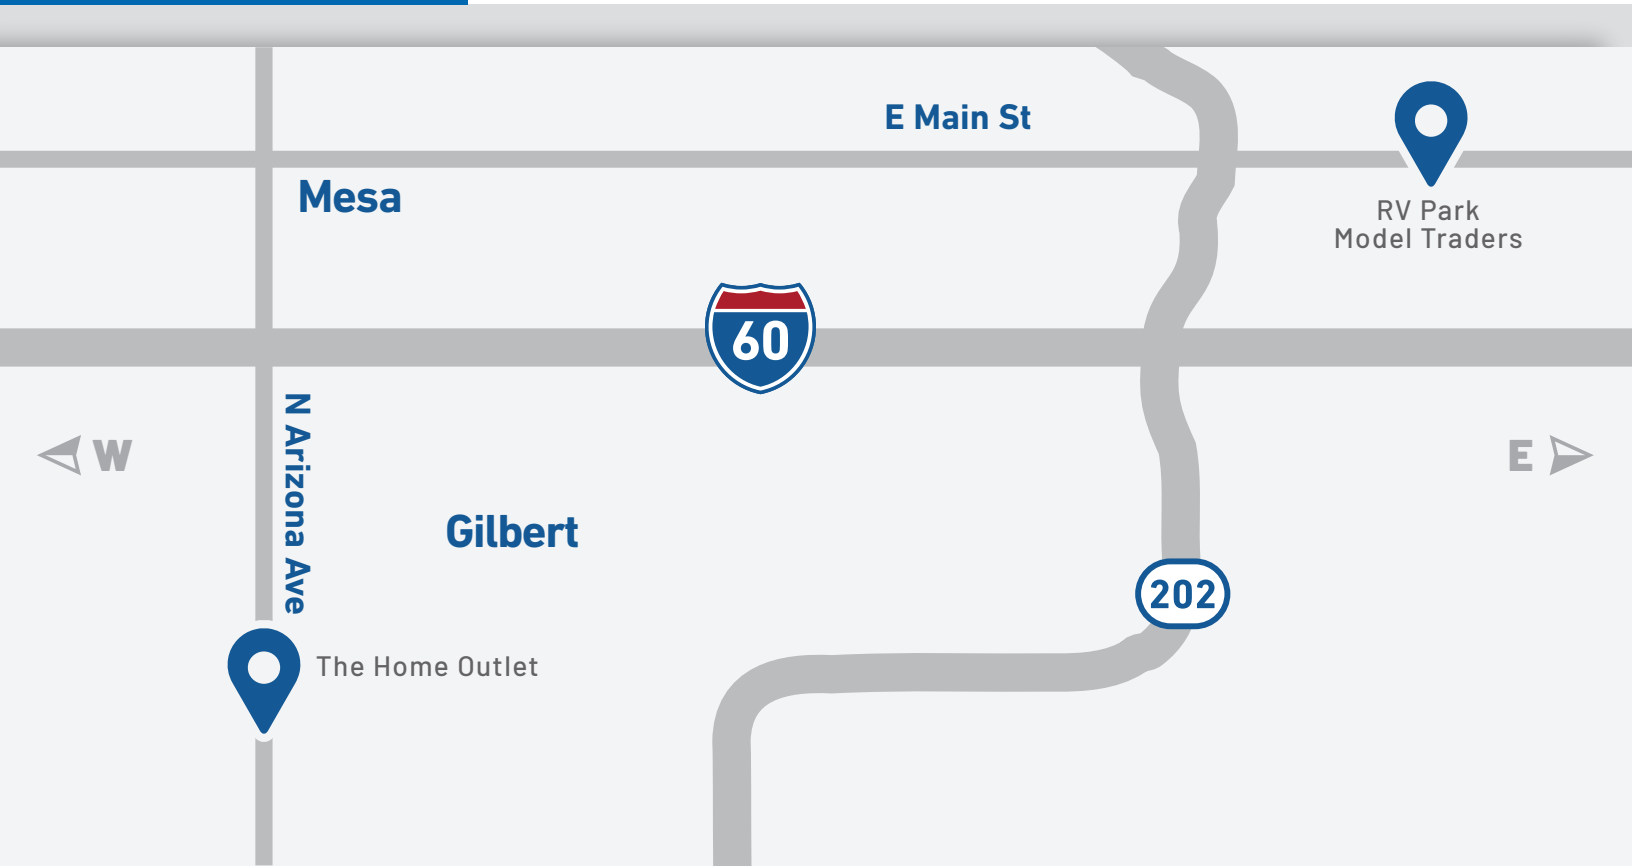

THANKS FOR VISITING!

890 N. Arizona Ave.  
Chandler, Arizona 85225

MobileHomeOutletStore.com

# LOOKING FOR A PARK MODEL? YOU'RE IN LUCK!

Our RV Park Model Traders store has the largest selection of Park Models in the state and still with Factory Direct Pricing!

GET DIRECTIONS:

1111 E. Apache Trail  
Apache Junction, AZ 85120